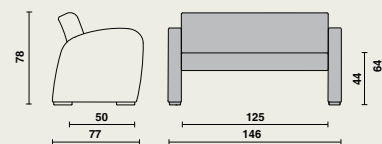

Seat structure

- Backrest and seat offer extra comfort, thanks to the comfort foam (backrest= 9cm and seat=11cm).
- The rounded seat in front stimulates a fluent blood circulation.
- Comfortable seat height of 44 cm.
- Upholstered with fire-retardant foam.
- The upholstery is finished with imitation leather and decorative stitching.
- The open space under the seat contributes to stand up effortlessly and facilitates an efficient maintenance.

Dimension

08319 | Domus Club-2 Soft:

- W 146 x D 77 x H 78 cm
- Seat height: 44 cm
- Seat depth: 50 cm
- Seat width: 125 cm
- Height armrests: 64 cm
- Safe working load: 135 kg per seat

Materials and finishing